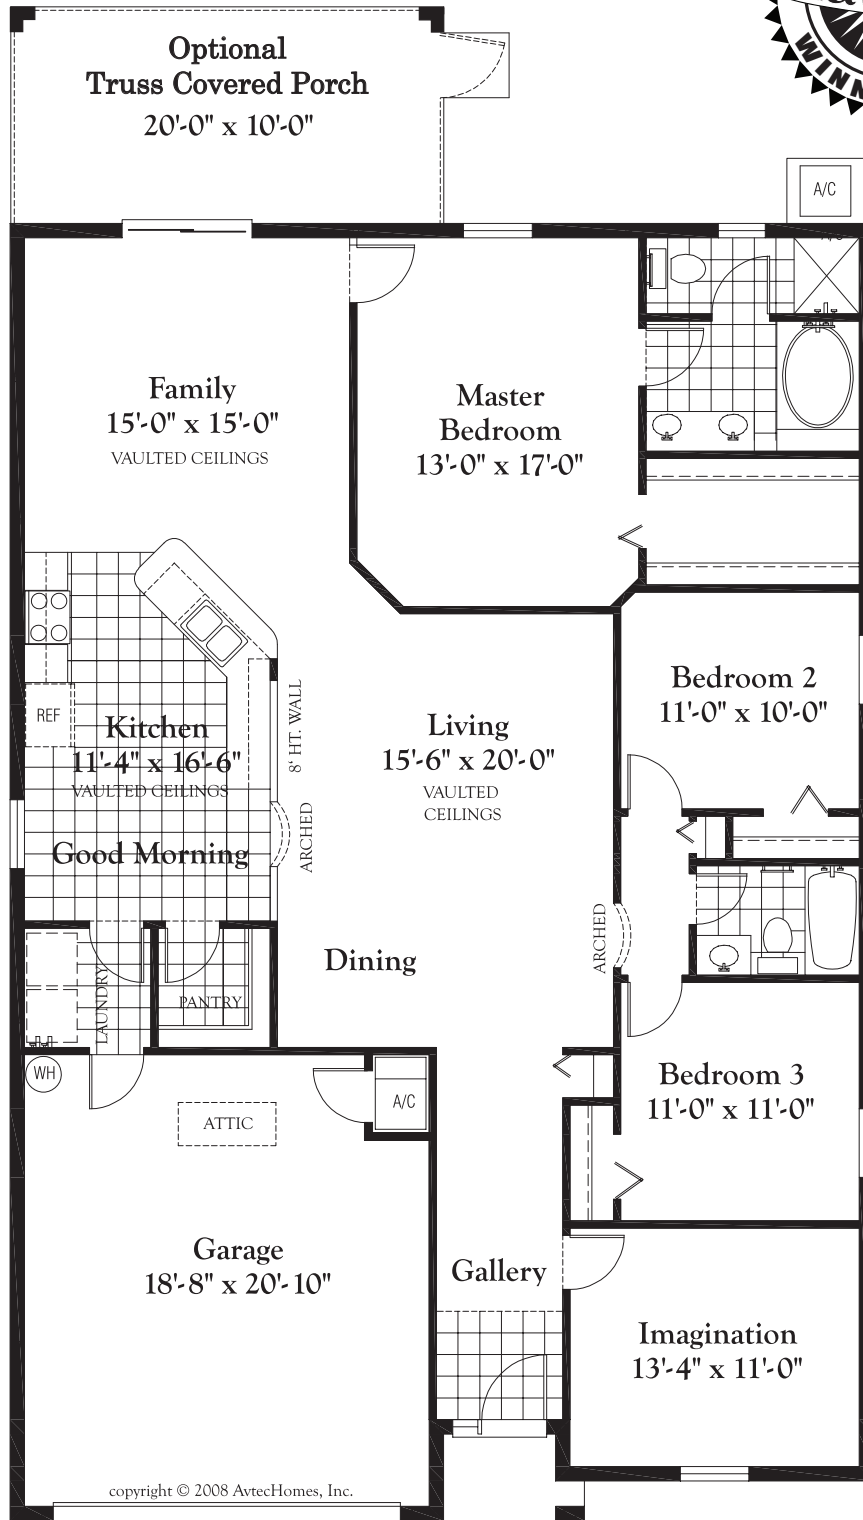

THE Constellation 4

SQUARE FOOTAGE	
Living	1927
Garage	408
Front Entry ..	23
Opt. Scrn Porch	200

TOTAL	2558

copyright © 2008 AvtecHomes, Inc.

Rev. 11/8/12
CRC041905