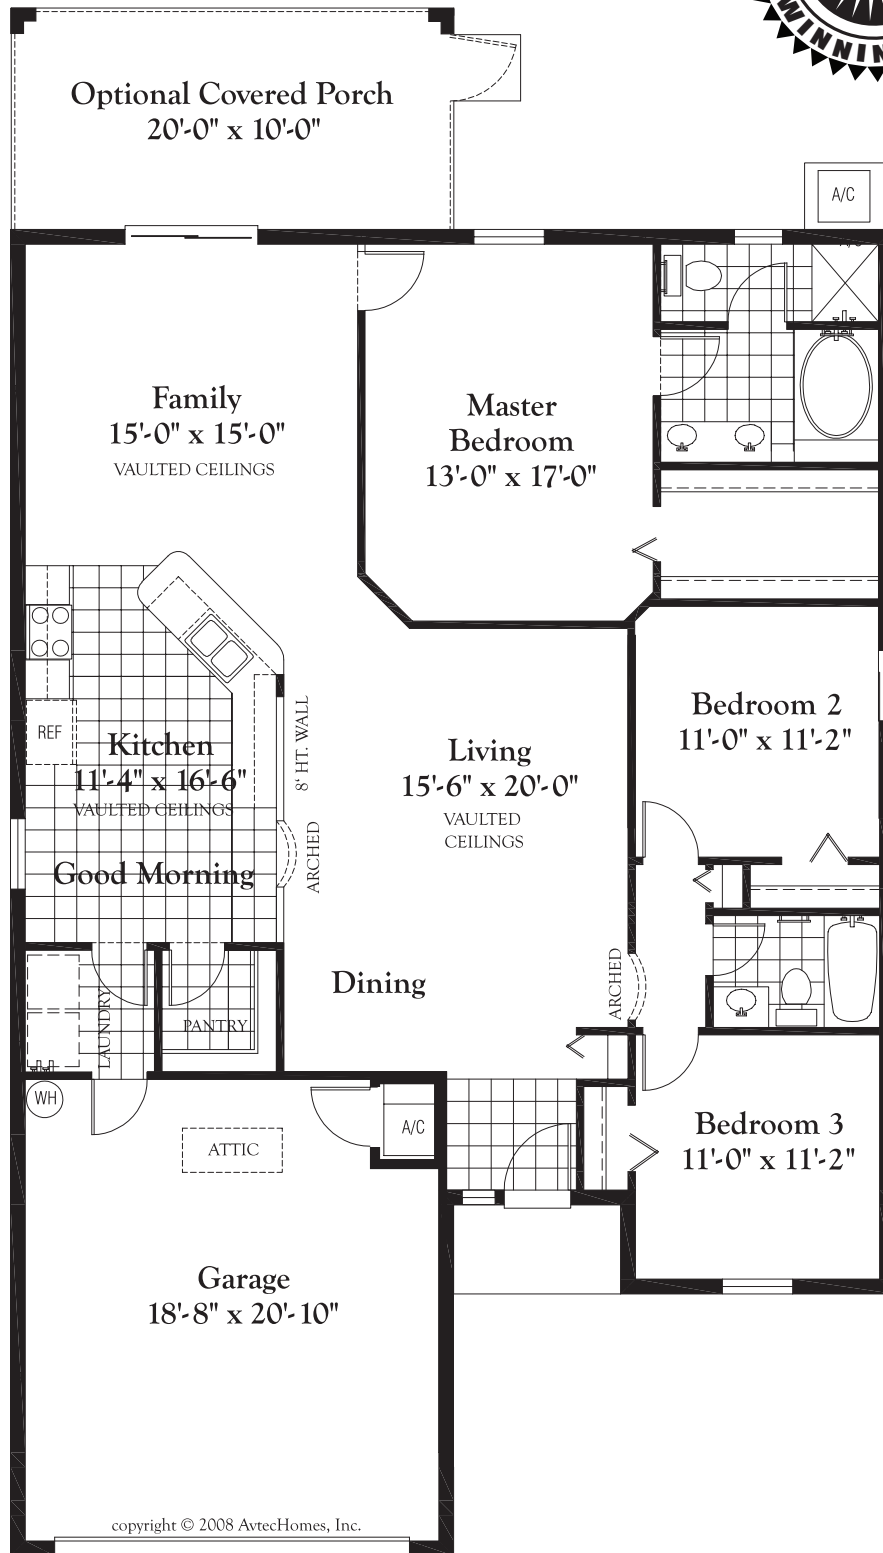

THE Duchess

SQUARE FOOTAGE	
Living	1704
Garage	413
Front Entry..	31
Opt. Scrn Porch	200
TOTAL	2348

copyright © 2008 AvtecHomes, Inc.

CRC 041905