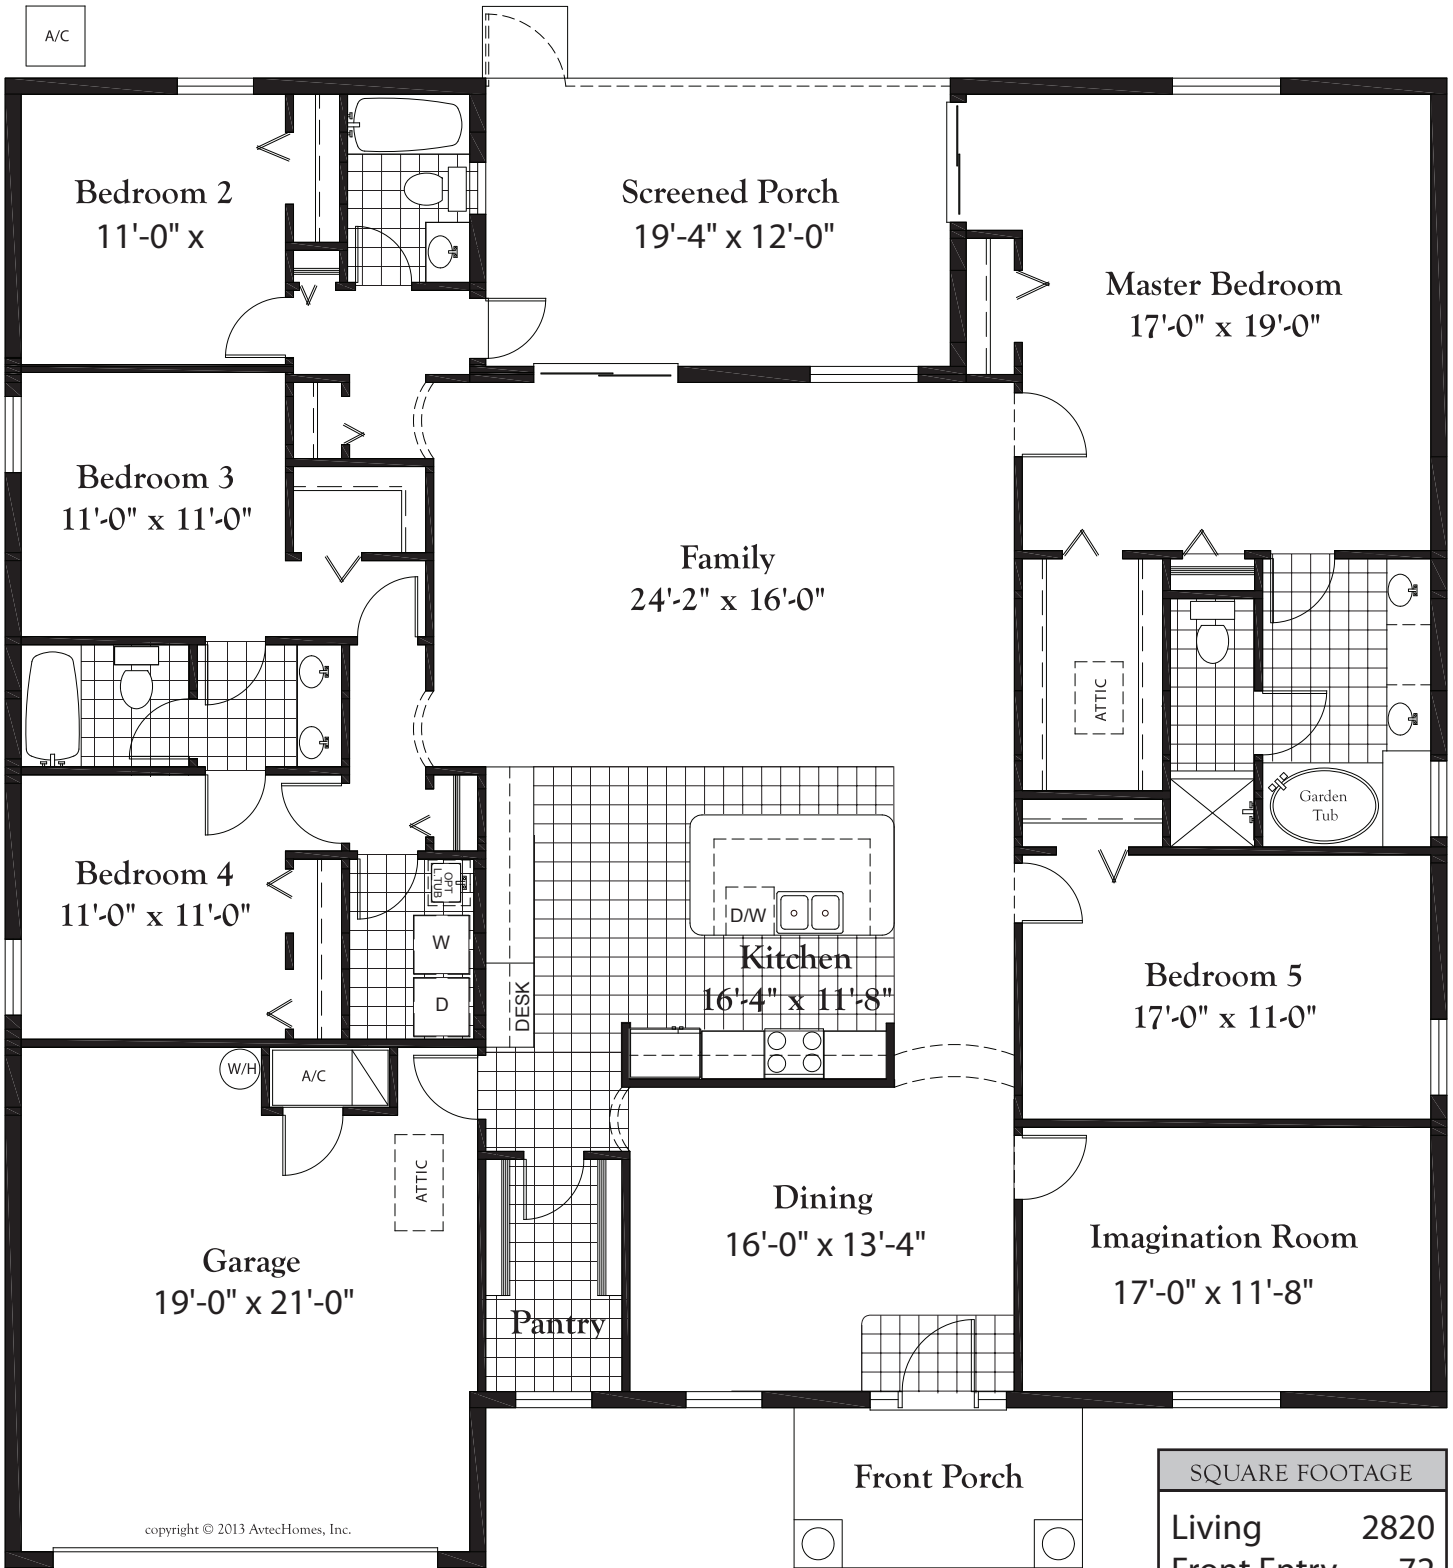

# THE Gulfstream 5

SQUARE FOOTAGE	
Living	2820
Front Entry	72
Garage	428
Scr. Porch	232
<b>TOTAL</b>	<b>3552</b>

REV. 9-25-2013  
CRC041905