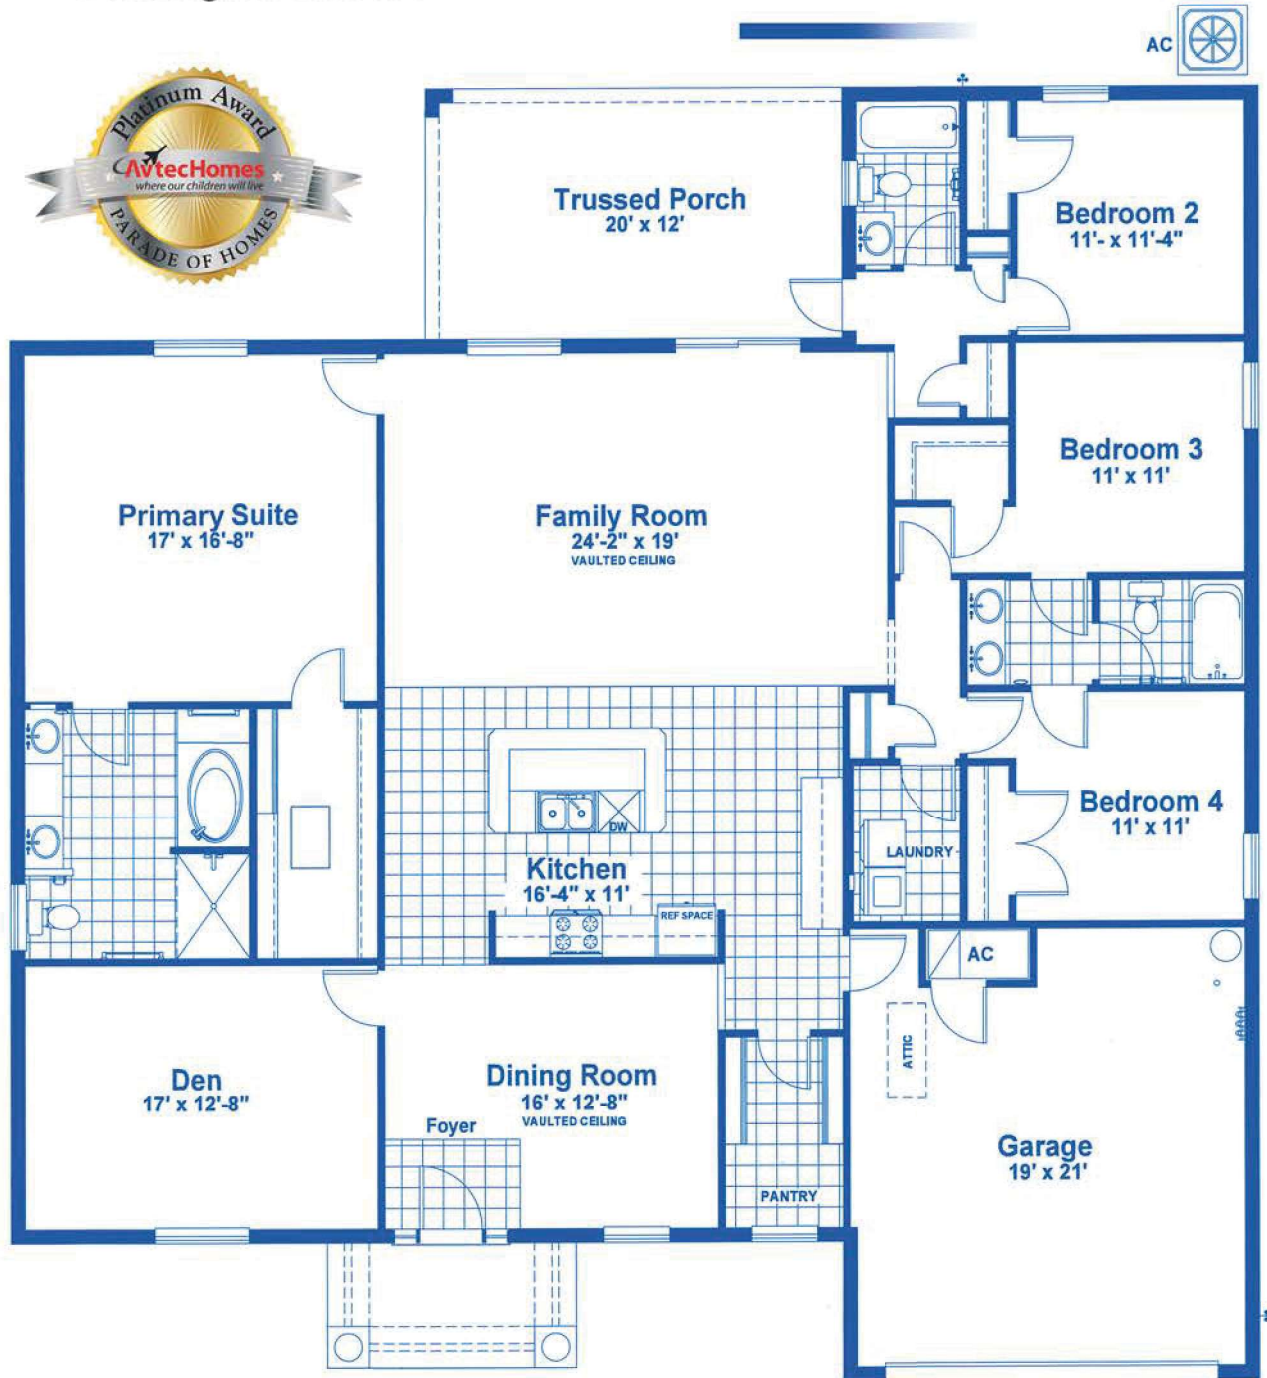

# THE Gulfstream 4J

Dimensions are approximate. Illustrations are renderings only. With our attitude of constant improvement, we reserve the right to change dimensions, specifications and Prices and to substitute materials, appliances and fixtures of like or better quality without notice. Due to various site conditions, your home may be a mirror image of the floor plan shown here.

SQUARE FOOTAGE	
Living .....	2,558
Garage .....	412
Trussed Porch ...	240
Front Entry .....	72
<b>TOTAL .....</b>	<b>3,282</b>

EQUAL HOUSING  
OPPORTUNITY  
CRC041905