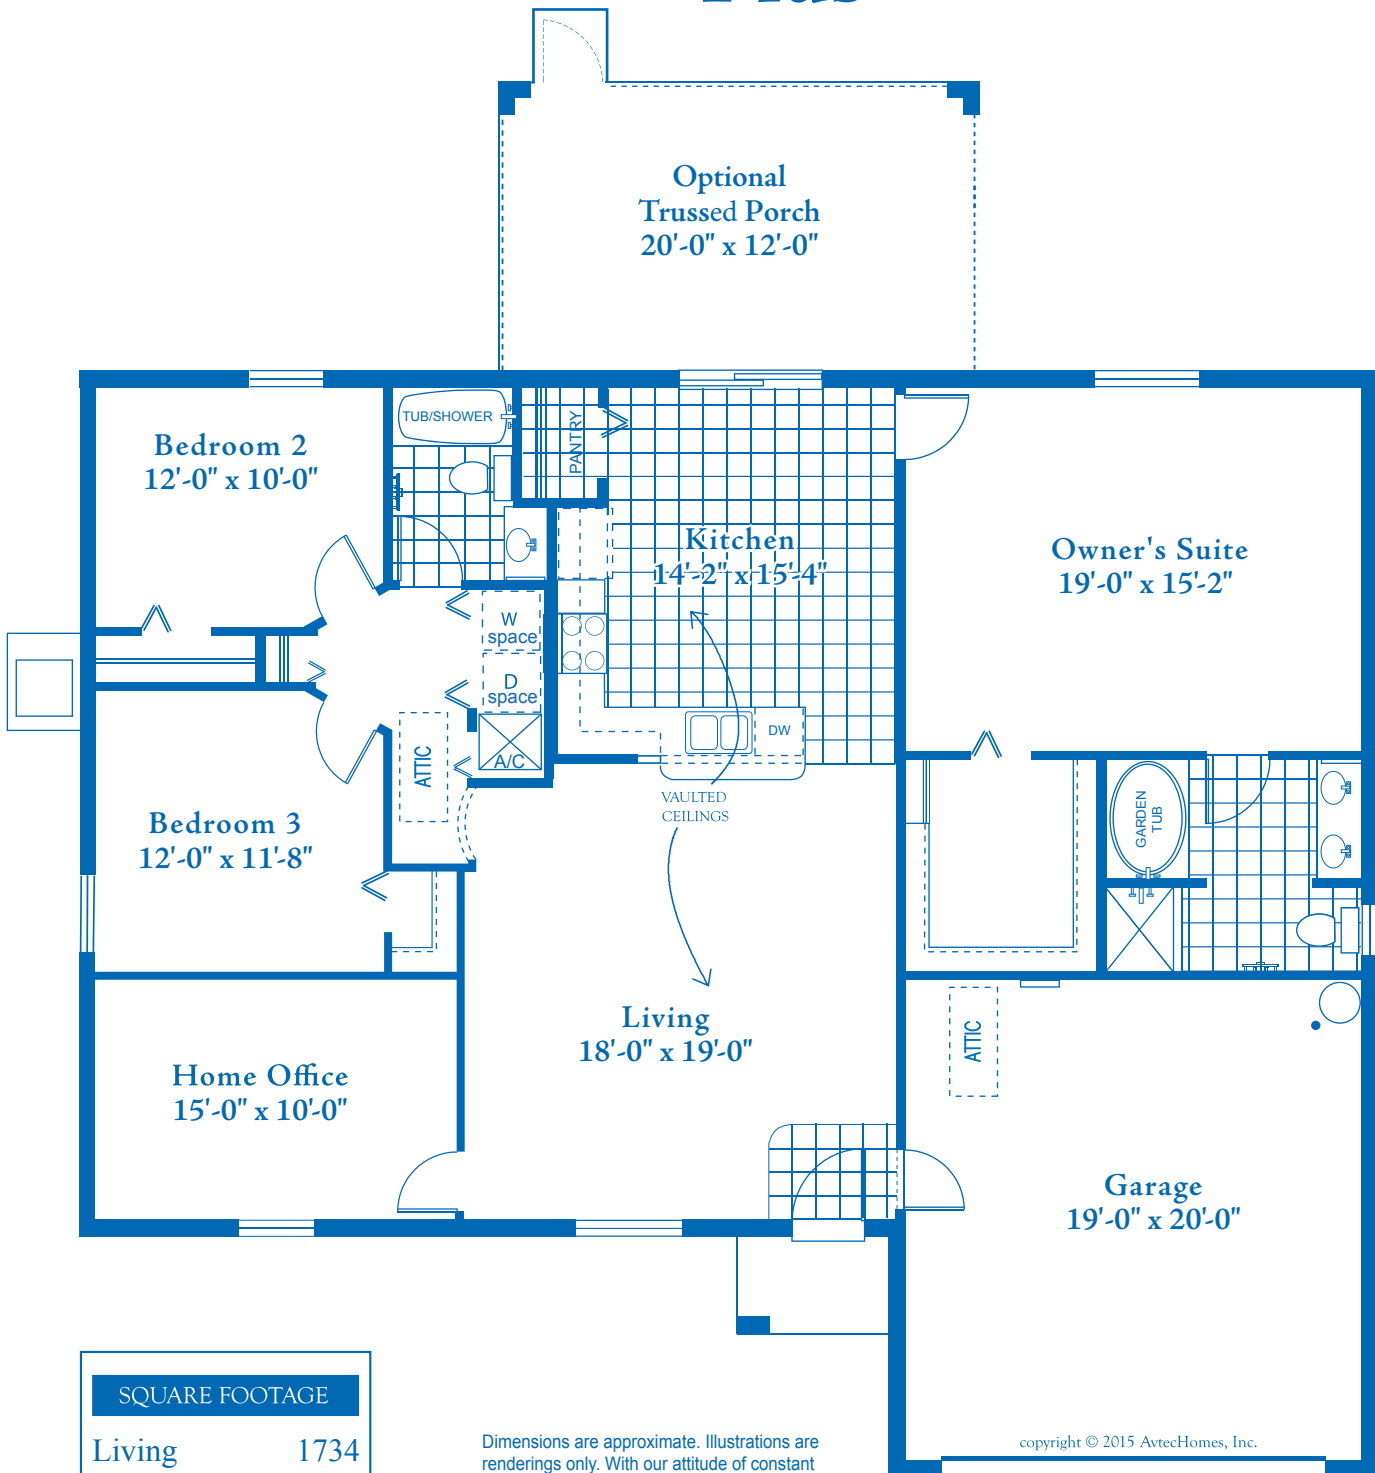

THE Citation4 Plus

SQUARE FOOTAGE	
Living	1734
Screened Porch	240
Front Entry	25
Garage	400
TOTAL	2399

Dimensions are approximate. Illustrations are renderings only. With our attitude of constant improvement, we reserve the right to change dimensions, specifications and prices, and to substitute materials, appliances and fixtures of like or better quality without notice. Due to various site conditions, your home may be a mirror image of the floorplan shown here.